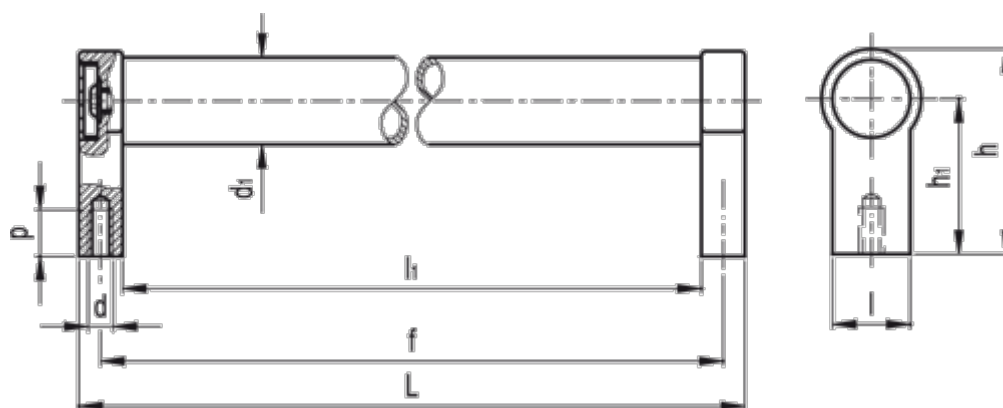

# Data Sheet

Article number: 20569300400

Description: E+G Tubular handle GN333.1-30-400-A-EL  
A Mounting from back

## Measures

$d = M8$

$d1 = 30$

$f = 400$

$h = 68$

$h1 = 51$

$L = 417$

$l1 = 383$